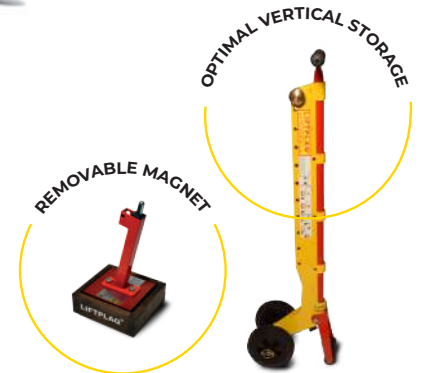

A PLATE LIFTER, UNIQUE, ROBUST & VERSATILE

LIFTPLAQ® DIMENSIONS

- ✓ **Height** 500 x **Length** 1000 mm
- ✓ **Width** with standard wheels : 200 mm
- ✓ **Width** with wheels extensions : 1100 mm
- ✓ **Weight** : 18 kg

**CAN BE USED
FOR ALL TYPES OF
MANHOLE COVERS**

ACCESSORIES

4 Chains kit

Suitable for the manhole covers to be filled (concrete or paving)

Wheels extensions

Allows the handling of large plates thanks to its center distance of 110 cm

Inflated wheels

Ideal for intervening on uneven fields (pebbles, soil...)

T-lift

Developed for plates and manhole covers with a central hole

LIFTPLAQ® IS ALSO A TEAM OF EXPERTS AT YOUR SERVICE:
ACCOMPANIMENT, ADVICE, LIFTS ON THE GROUND.
TRAINING AVAILABLE ON REQUEST.

4A rue de la Tourne,
66530 Clairac
FRANCE

Tél. +33(0)4 68 89 54 22
liftplaq@liftplaq.fr
www.liftplaq.fr