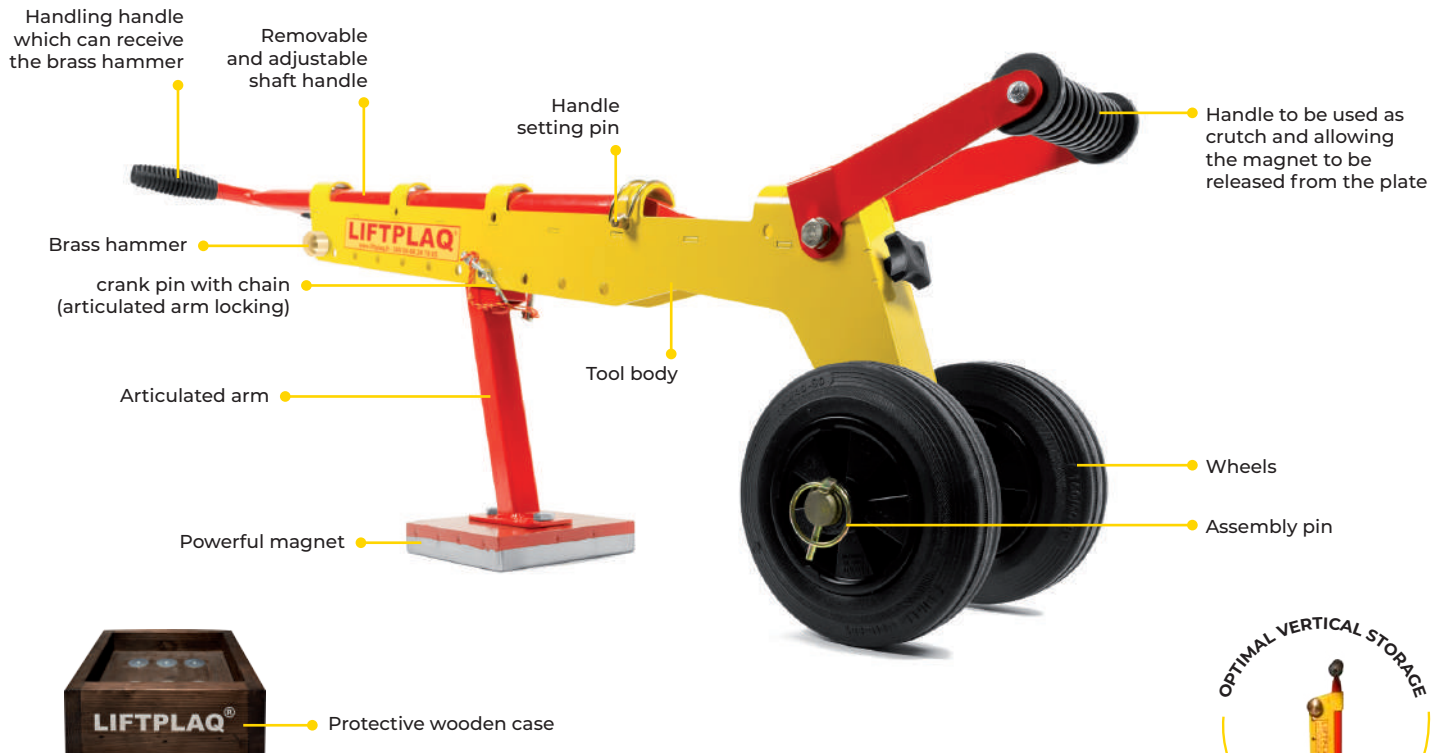

A PLATE LIFTER, UNIQUE, ROBUST & VERSATILE

LIFTPLAQ® DIMENSIONS

- ✓ **Height** 500 x **Length** 1000 mm
- ✓ **Width** with standard wheels : 200 mm
- ✓ **Width** with wheels extensions : 1100 mm
- ✓ **Weight** : 18 kg

**CAN BE USED
FOR ALL TYPES OF
MANHOLE COVERS**

ACCESSORIES

4 Chains kit

Suitable for the manhole covers to be filled (concrete or paving)

Wheels extensions

Allows the handling of large plates thanks to its center distance of 110 cm

Inflated wheels

Ideal for intervening on uneven fields (pebbles, soil...)

T-lift

Developed for plates and manhole covers with a central hole

LIFTPLAQ® IS ALSO A TEAM OF EXPERTS AT YOUR SERVICE:
ACCOMPANIMENT, ADVICE, LIFTS ON THE GROUND.
TRAINING AVAILABLE ON REQUEST.

4A rue de la Tourne,
66530 Clairac
FRANCE

Tél. +33(0)4 68 89 54 22
liftplaq@liftplaq.fr
www.liftplaq.fr